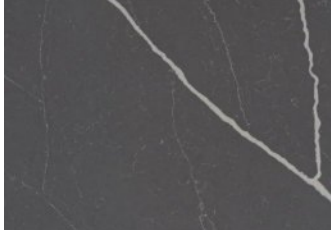

Slab Size: 3200mm x 1600mm

Finish: Polished

Nuevo Leeds Grey
Price Group 0

Thickness: 20mm & 30mm

Slab Size: 3200mm x 1600mm

Finish: Polished

Nuevo Marble Stratus
Price Group 0

Thickness: 20mm & 30mm